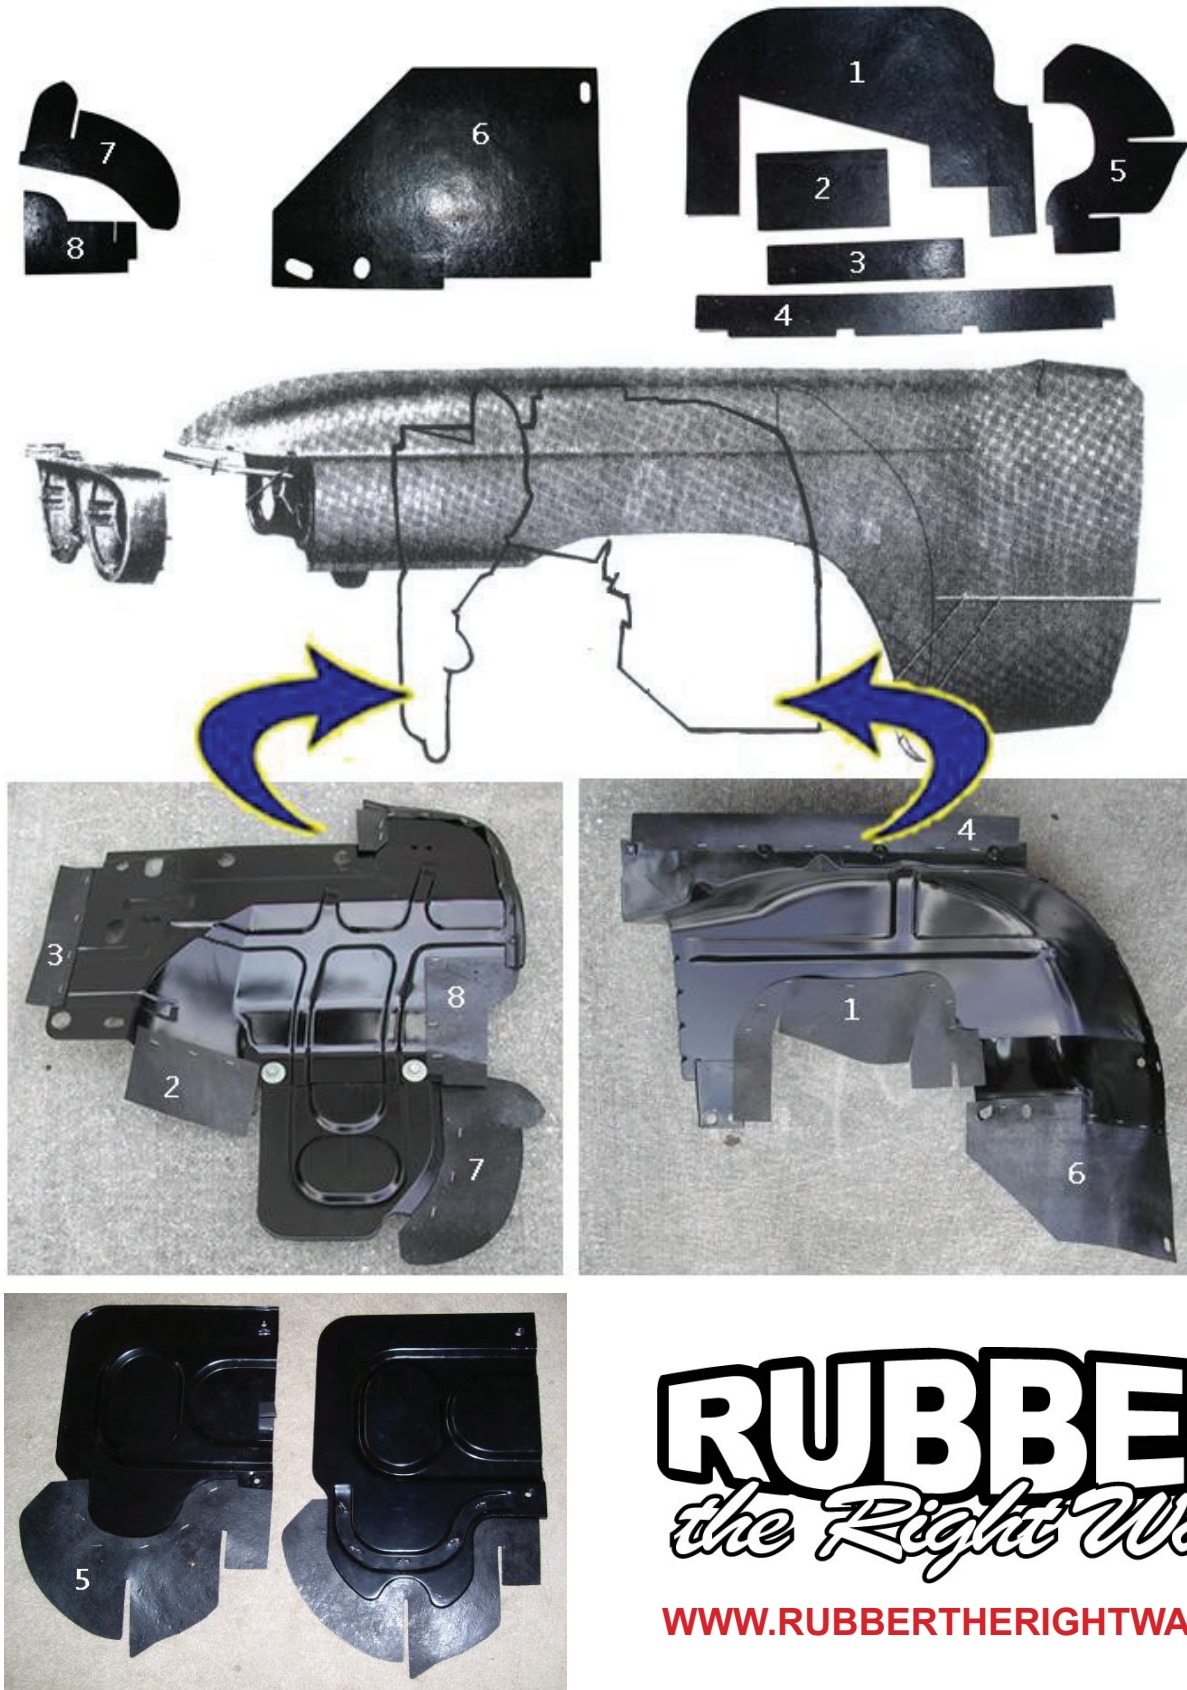

Part # 03-102M / 03-118M / 01-106M

1959-1960 CADILLAC FRONT SPLASH APRON DIAGRAM

Parts numbered 1-5* are the 10 piece splash apron kit, part # 03-102M (*Part #5 fits 1959 ONLY)

Part number 6 is the 2 piece inner fender seal kit, part # 03-118M

Parts numbered 7-8** are the 4 piece radiator support/inner fender filler kit, part # 01-106M (**Part #7-8 fit 1960 ONLY)

RUBBER
the Right Way

WWW.RUBBERTHERIGHTWAY.COM