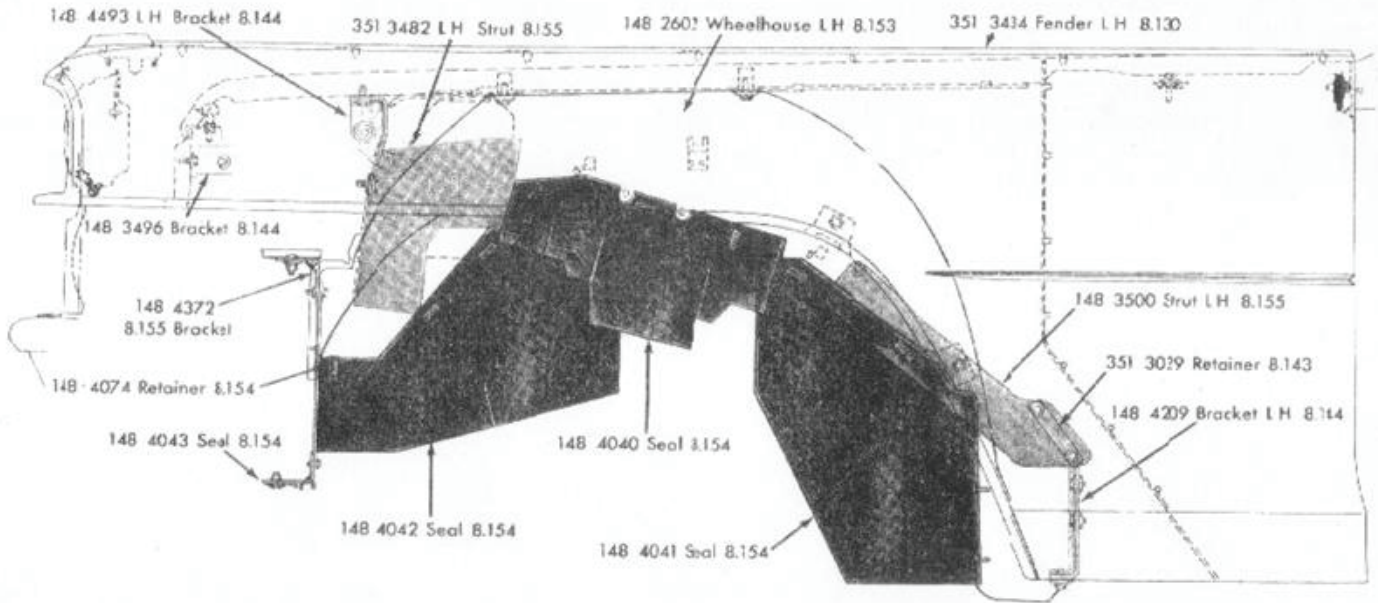

Part # 03-106M

1965 - 1966 CADILLAC SPLASH APRON DIAGRAMS

8 Piece Kit - 4 Pieces per Side

RUBBER
the Right Way

WWW.RUBBERTHERIGHTWAY.COM