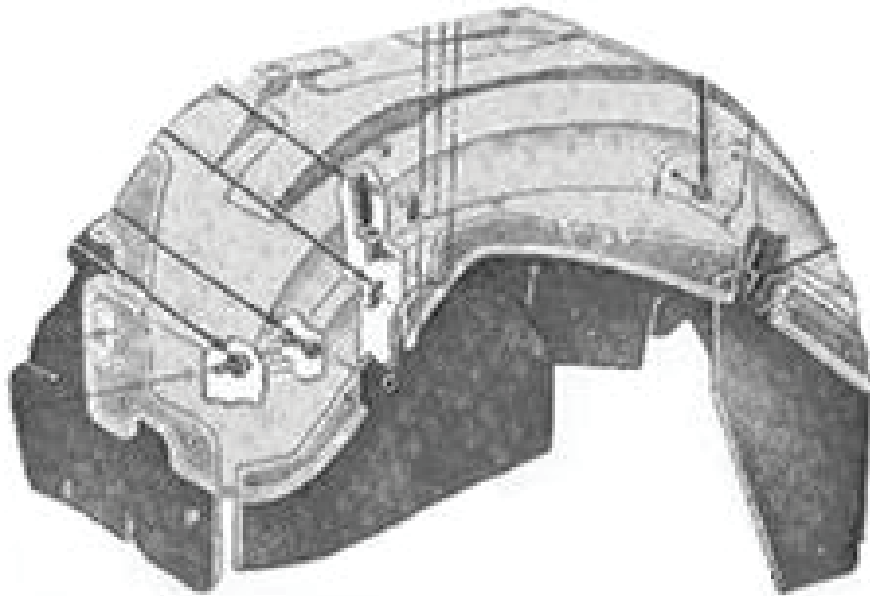

Part # 03-106M

1965 - 1966 CADILLAC SPLASH APRON DIAGRAMS

8 Piece Kit - 4 Pieces per Side

RUBBER
the Right Way

WWW.RUBBERTHERIGHTWAY.COM