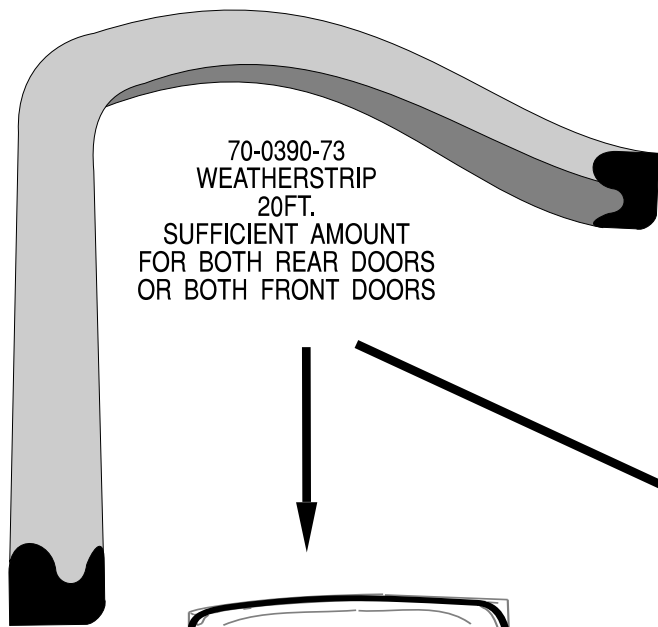

# 90-0133-72 REAR OR FRONT DOOR WEATHERSTRIP

- ADHESIVE REQUIRED  
KITS DO NOT INCLUDE ADHESIVE
- DRIVERS SIDE DOORS - INTERIOR VIEW

OR

30-0471-98  
2 PAIR  
FOR LOWER CORNERS  
OF BOTH REAR DOORS  
OR BOTH FRONT DOORS

39-0470-99  
WEATHERSTRIP  
80"  
SUFFICIENT AMOUNT FOR  
BOTH REAR DOORS  
OR BOTH FRONT DOORS