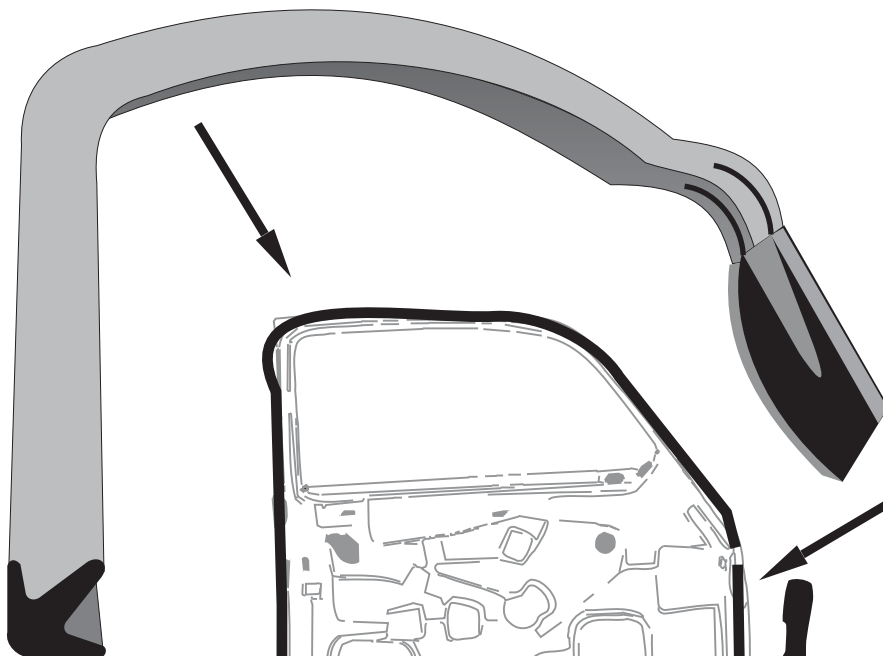

90-0131-72 FRONT DOOR WEATHERSTRIP

- ADHESIVE REQUIRED
KITS DO NOT INCLUDE ADHESIVE
- DRIVERS SIDE DOOR - INTERIOR VIEW

70-0738-73
WEATHERSTRIP
1 PAIR

50-0219-73
WEATHERSTRIP
1 PAIR

70-0948-73
WEATHERSTRIP
1 PAIR

50-0268-73
BELLOWS SEAL
1 PAIR