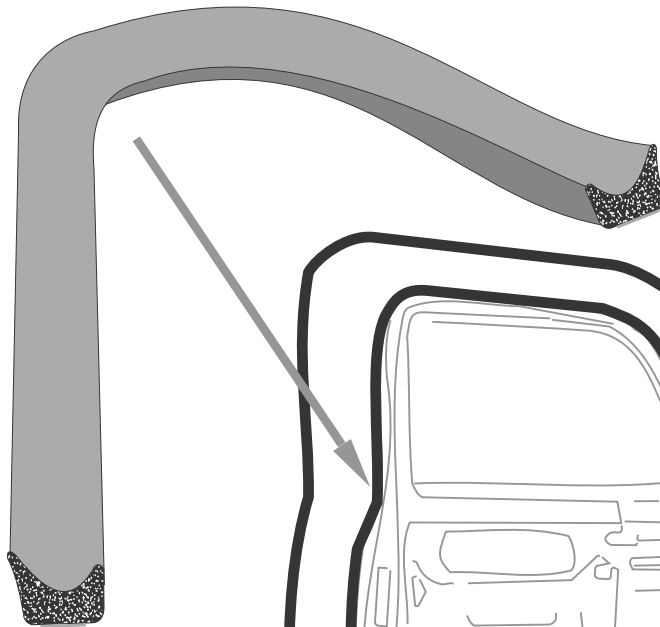

90-0124-72 FRONT DOOR WEATHERSTRIP

- DRIVERS SIDE DOOR - INTERIOR VIEW

70-0331-WT
WEATHERSTRIP
28FT. (14FT. PER DOOR)

60-0313-73
65"
(32.5" PER DOOR)
ATTACHES TO BODY
METAL MOUNTING STRIP
NOT INCLUDED

60-0030-73
WEATHERSTRIP
20FT.
(10FT. PER DOOR)
FITS IN ORIGINAL
TRACK ON BODY