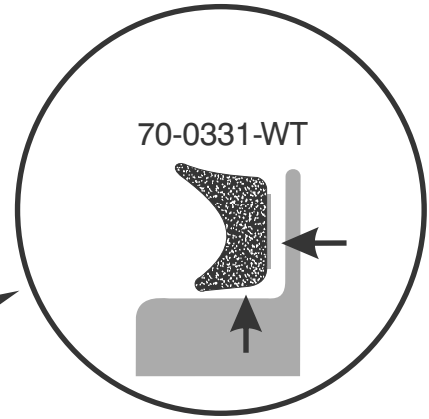

90-0124-72 FRONT DOOR WEATHERSTRIP

- DRIVERS SIDE DOOR - INTERIOR VIEW

70-0331-WT
WEATHERSTRIP
28FT. (14FT. PER DOOR)

60-0313-73
65"
(32.5" PER DOOR)
ATTACHES TO BODY
METAL MOUNTING STRIP
NOT INCLUDED

60-0030-73
WEATHERSTRIP
20FT.
(10FT. PER DOOR)
FITS IN ORIGINAL
TRACK ON BODY